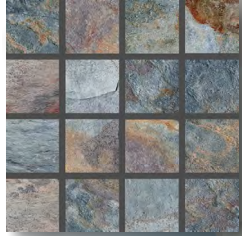

FIELD TILE

Blue

3x3 Mosaic (Blue shown)

Shown: Blue 12x24

SPECIFICATIONS **SIZES**

Application	Floor & Wall
Visual	Slate
Type	H.D.I.T. Pressed Porcelain
Slip Resistant	Yes
PEI Rating	3
Frost Resistant	Yes
Shade Variation	Random/Extreme
Screens/Faces	25

12x24

3x3 Mosaic
12x12 Sheet

3x24 Bullnose

V4

Made in Spain

Note: Refer to the Terms & Definitions page on Installation Guidelines & Standards for Grout Joint Sizes.