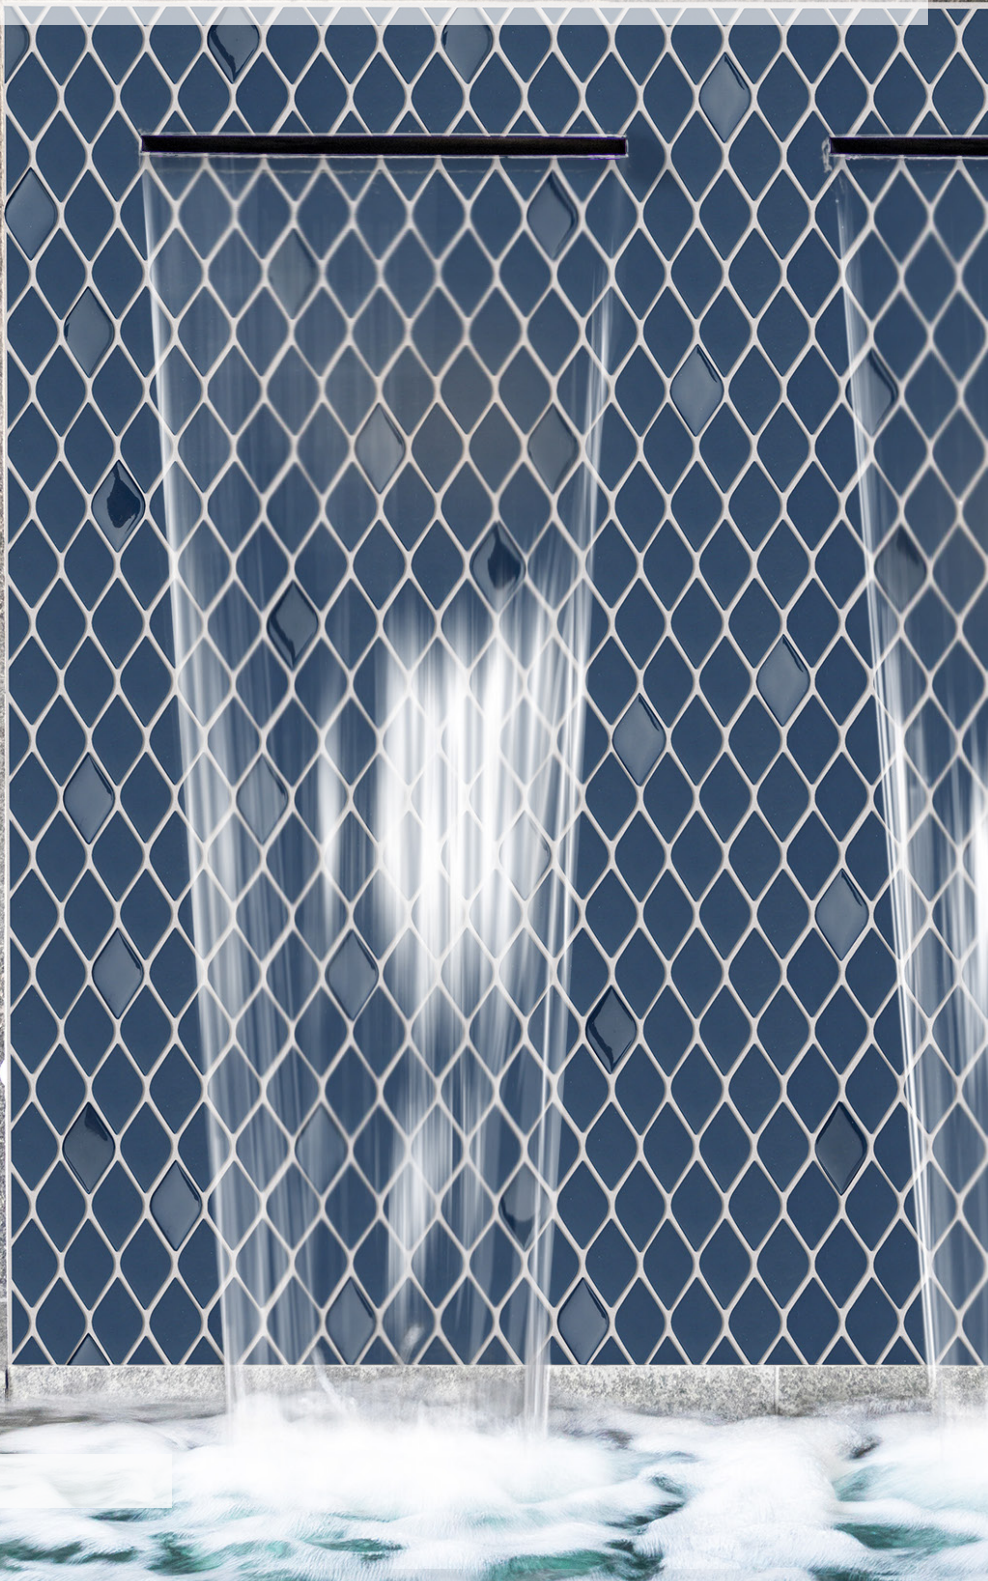

THE DETAILS:

- Raindrop mosaic with glossy and matte finishes
- Hex Wheel in color blocked hexagon-border combos

STYLE IT:

- Pool linings or water feature accent walls
- Kids bathrooms that will stand the test of time and style

Photo features Cosmos Raindrop

NORTHERN LIGHTS

Pressed Glass Mosaic

COLOR AVAILABILITY - RAINDROP*

Asteroid
NLASTRAIN

Cosmos
NLCOSRAIN

Galaxy
NLGLXRAIN

Moon
NLMONRAIN