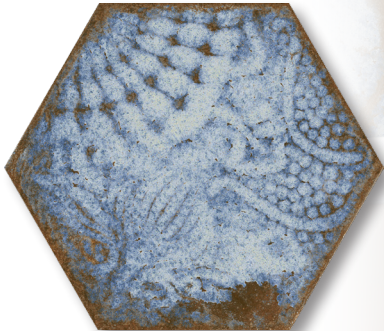

## FIELD TILE

Lux White Hex

Reactive Ocean Hex

Reactive Marina Hex

Shown: Reactive Marina Hex 8.5x9.75

### SPECIFICATIONS

Application	Floor & Wall
Visual	Embossed Hex
Type	H.D.I.T. Pressed Porcelain
Slip Resistant	Yes
PEI Rating	4
Frost Resistant	Yes
Shade Variation	Random/Extreme
Screens/Faces	34

### SIZES

8.5x9.75 Hex

V4

Made in Spain

**NOTE:** Gaudi can be installed both in starburst pattern (as shown) or random.

Note: Refer to the Terms & Definitions page on Installation Guidelines & Standards for Grout Joint Sizes.