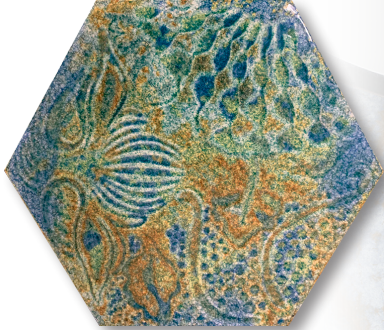

## FIELD TILE

Lux White Hex

Reactive Ocean Hex

Reactive Marina Hex

Shown: Reactive Marina Hex 8.5x9.75

### SIZES

8.5x9.75 Hex

V4

Made in Spain

**NOTE:** Gaudi can be installed both in starburst pattern (as shown) or random.

Note: Refer to the Terms & Definitions page on Installation Guidelines & Standards for Grout Joint Sizes.