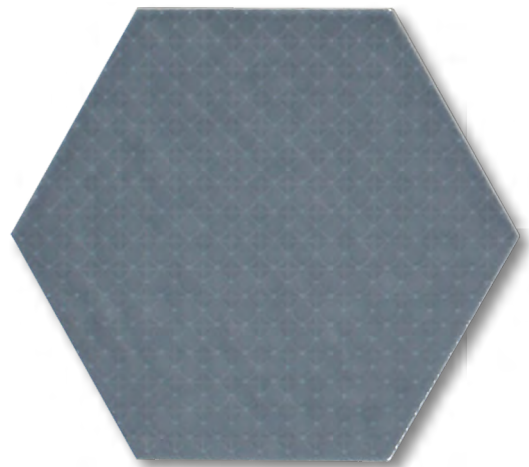

ALBATROSS HEX

PRESSED

FIELD TILE

Cream

Sea

Deep Sea

Sky

Grey

Smoke

Pumice

White

Shown: Deep Sea 7x8 Glossy Hex

SPECIFICATIONS

Application	Wall
Visual	Artisan Hex
Type	Pressed Ceramic
Slip Resistant	Not Rated
PEI Rating	N/A
Frost Resistant	No
Shade Variation	Slight/Medium

6 PIECE DECO SETS (Available in all colors)

Deco Hex* (Deep Sea shown)

Deco Hex* (Deep Sea shown)

Deco Hex* (Deep Sea shown)

Deco Hex* (Deep Sea shown)

Deco Hex* (Deep Sea shown)

Deco Hex* (Deep Sea shown)

*** Please Note: This material is packaged randomly. We are unable to accommodate requests for specific Decos/faces. No specific Deco or combination of Decos can be assumed within an individual box.**