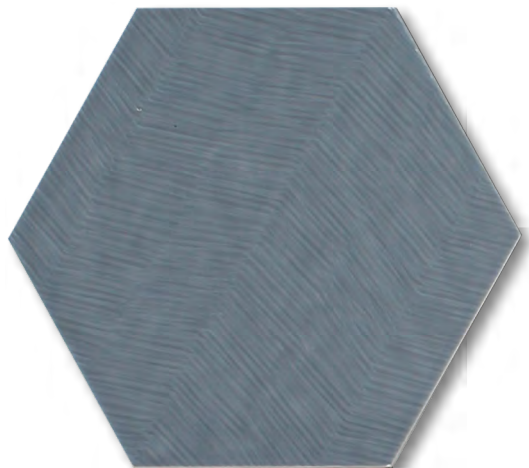

ALBATROSS HEX

PRESSED

FIELD TILE

Cream

Sea

Deep Sea

Sky

Grey

Smoke

Pumice

White

Shown: Deep Sea 7x8 Glossy Hex

SPECIFICATIONS

Application	Wall
Visual	Artisan Hex
Type	Pressed Ceramic
Slip Resistant	Not Rated
PEI Rating	N/A
Frost Resistant	No
Shade Variation	Slight/Medium

6 PIECE DECO SETS (Available in all colors)

Deco Hex* (Deep Sea shown)

Deco Hex* (Deep Sea shown)

Deco Hex* (Deep Sea shown)

Deco Hex* (Deep Sea shown)

Deco Hex* (Deep Sea shown)

Deco Hex* (Deep Sea shown)

*** Please Note: This material is packaged randomly. We are unable to accommodate requests for specific Decos/faces. No specific Deco or combination of Decos can be assumed within an individual box.**