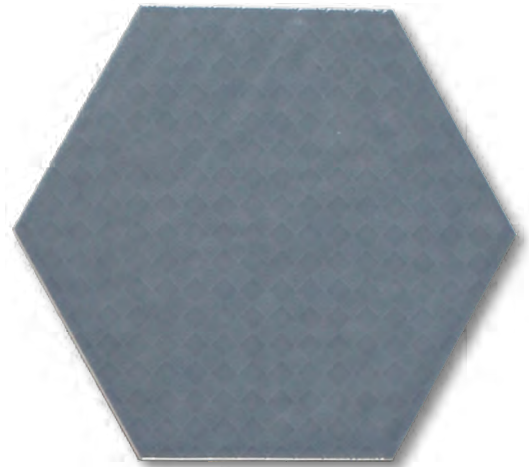

ALBATROSS HEX

PRESSED

FIELD TILE

Cream

Sea

Deep Sea

Sky

Grey

Smoke

Pumice

White

Shown: Deep Sea 7x8 Glossy Hex

SPECIFICATIONS

Application	Wall
Visual	Artisan Hex
Type	Pressed Ceramic
Slip Resistant	Not Rated
PEI Rating	N/A
Frost Resistant	No
Shade Variation	Slight/Medium

SIZES

7x8
Glossy Hex

7x8
Glossy
Deco Hex

7x8
Matte Hex

7x8
Matte
Deco Hex

V2

Made in Spain

Note: Refer to the Terms & Definitions page on Installation Guidelines & Standards for Grout Joint Sizes.

6 PIECE DECO SETS (Available in all colors)

Deco Hex* (Deep Sea shown)

Deco Hex* (Deep Sea shown)

Deco Hex* (Deep Sea shown)

Deco Hex* (Deep Sea shown)

Deco Hex* (Deep Sea shown)

Deco Hex* (Deep Sea shown)

*** Please Note: This material is packaged randomly. We are unable to accommodate requests for specific Decos/faces. No specific Deco or combination of Decos can be assumed within an individual box.**