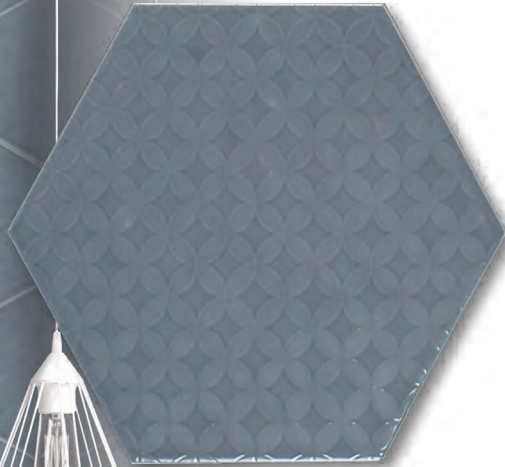

ALBATROSS HEX

PRESSED

FIELD TILE

Cream

Sea

Deep Sea

Sky

Grey

Smoke

Pumice

White

Shown: Deep Sea 7x8 Glossy Hex

SPECIFICATIONS

Application	Wall
Visual	Artisan Hex
Type	Pressed Ceramic
Slip Resistant	Not Rated
PEI Rating	N/A
Frost Resistant	No
Shade Variation	Slight/Medium

SIZES

7x8
Glossy Hex

7x8
Glossy
Deco Hex

7x8
Matte Hex

7x8
Matte
Deco Hex

V2

Made in Spain

Note: Refer to the Terms & Definitions page on Installation Guidelines & Standards for Grout Joint Sizes.

6 PIECE DECO SETS (Available in all colors)

Deco Hex* (Deep Sea shown)

Deco Hex* (Deep Sea shown)

Deco Hex* (Deep Sea shown)

Deco Hex* (Deep Sea shown)

Deco Hex* (Deep Sea shown)

Deco Hex* (Deep Sea shown)

*** Please Note: This material is packaged randomly. We are unable to accommodate requests for specific Decos/faces. No specific Deco or combination of Decos can be assumed within an individual box.**