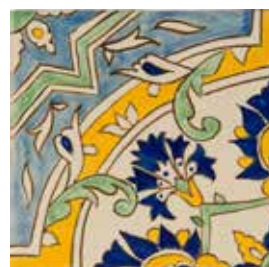

Tango Tile

IDI Talavera Ceramic Tile
Designed by Paul Schatz
Classic Collection

IDI Talavera Ceramic Tiles are designed by Paul Schatz and made by his partner company Talavera Santa Catarina. True Talavera is made by hand and foot in only one town, Puebla, Mexico. The process is painstakingly done by highly skilled artisans who paint each tile free-hand using natural earth pigments. With Mexican roots in the 16th century and Spanish roots in the 8th century, Talavera reflects Spanish, Moroccan, Italian, and Chinese aesthetics in the products you see today. It's hard to imagine a better blend of artistic cultures coming together and is undoubtedly why Talavera has such a timeless charm.

IDI Talavera is one of the most historically accurate, highest quality and beautiful Talavera collections in the world. Tango Tile is privileged to offer both Mr. Schatz's Classic and Mediterranean Collections.

Materials:

Handmade in Mexico using a fine clay body and all natural pigments.

Product Usage:

Floors, walls, stair risers, fireplace surrounds, interiors and exteriors including water features. It is not recommended for exteriors in freezing zones.

Dimensions:

4", 4 3/4", 5 1/2", and 6" squares with complementing borders, field tiles and trims.

1/4" **thick.**

Weight is ~3.0 pounds per square feet.

Color Palette and Field Tile colors: See page 5.

Typical lead time is 6-10 weeks, please call to verify.

Special Orders: Paul Schatz welcomes special design request. Please call for more information.

SAMPLING IS STRONGLY ENCOURAGED