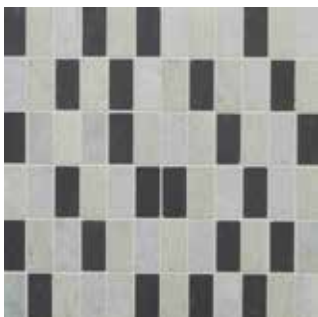

### TALL SOLDIER STACK

Merge Pattern in polished Giallo Reale, Emperador Dark, Crema Marfil.

Merge Pattern in polished Ming Green, Calacatta Scuro, Bardiglio.

### MEDIUM SOLDIER STACK

Checkered Pattern in polished Thassos, Calacatta Gold.

Checkered Pattern in polished Azul Celeste, White Carrara.

### SOLDIER STACK

Random Pattern in polished Ming Green, Azul Celeste, Bardiglio.

Random Pattern in honed Jerusalem Gold, polished Giallo Reale, Emperador Dark.

Thassos

Snow White

White Carrara

Calacatta Gold