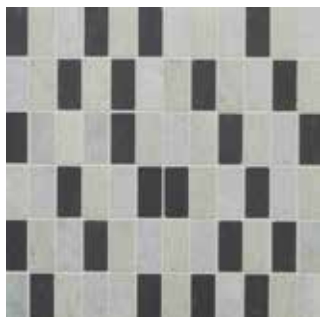

Polished Botticino, Emperor Dark dots.

LONG BRICK

Polished Carrara.

Random Pattern in Polished Bursa Beige, Crema Marfil, Verde Luna.

MEDIUM BRICK

Polished Calacatta Gold.

Random Pattern in honed Jerusalem Gold, Polished Crema Marfil and Giallo Reale.

TALL SOLDIER STACK

Merge Pattern in polished Giallo Reale, Emperador Dark, Crema Marfil.

Merge Pattern in polished Ming Green, Calacatta Scuro, Bardiglio.

MEDIUM SOLDIER STACK

Checked Pattern in polished Thassos, Calacatta Gold.

Checked Pattern in polished Azul Celeste, White Carrara.

SOLDIER STACK

Random Pattern in polished Ming Green, Azul Celeste, Bardiglio.

Random Pattern in honed Jerusalem Gold, polished Giallo Reale, Emperador Dark.