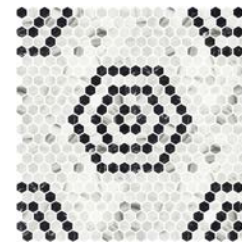

ONIX HEX - GUN METAL

 **ELEGANZA**
modern movement redefined
kitchen · bath · tile

ONIX HEX

Onix Hex offers a bold and modern option in a hexagonal pressed glass mosaic format. This beautiful 98% recycled material mosaic has a sand blasted finish enhanced by a unique iridescent coat that creates a dramatic effect. Onix Hex comes in 11 unique color options and is available on 12"x12" mesh-mounted sheets.

Size Available: 1" Hexagons on 12"x12" Mesh Sheet

Gun Metal

Blend Tan Malla

Grey Silver Mix Malla

Emma Malla

Pewter

Blend Taupe Malla

Pearl

Pattern

Statuario Malla

Blend Metal Carrara

Calacatta Malla

TECHNICAL INFORMATION

	COLOR VARIATION	V3
	WATER ABSORPTION	N/A
	PRINTING	N/A
	USAGE	COMMERCIAL / RESIDENTIAL
	CHEMICAL STAIN RESISTANT	N/A
	FROST RESISTANT	N/A
	FINISH	MATTE / POLISHED
	TYPE	PRESSED GLASS
	APPLICATION	WALL
	COUNTRY OF ORIGIN	SPAIN
	RECYCLED CONTENT	98%