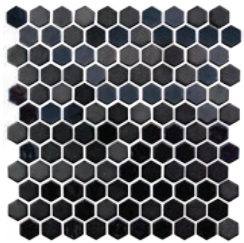

ONIX HEX - GUN METAL

 **ELEGANZA**
modern movement redefined
kitchen · bath · tile

ONIX HEX

Onix Hex offers a bold and modern option in a hexagonal pressed glass mosaic format. This beautiful 98% recycled material mosaic has a sand blasted finish enhanced by a unique iridescent coat that creates a dramatic effect. Onix Hex comes in 11 unique color options and is available on 12"x12" mesh-mounted sheets.

Size Available: 1" Hexagons on 12"x12" Mesh Sheet

Gun Metal

Blend Tan Malla

Grey Silver Mix Malla

Emma Malla

Pewter

Blend Taupe Malla

Pearl

Pattern

Statuario Malla

Blend Metal Carrara

Calacatta Malla

TECHNICAL INFORMATION

	COLOR VARIATION	V3
	WATER ABSORPTION	N/A
	PRINTING	N/A
	USAGE	COMMERCIAL / RESIDENTIAL
	CHEMICAL STAIN RESISTANT	N/A
	FROST RESISTANT	N/A
	FINISH	MATTE / POLISHED
	TYPE	PRESSED GLASS
	APPLICATION	WALL
	COUNTRY OF ORIGIN	SPAIN
	RECYCLED CONTENT	98%