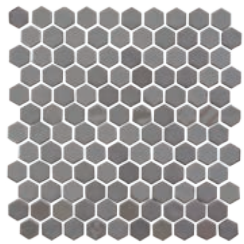

ONIX HEX - GUN METAL

 **ELEGANZA**
modern movement redefined
kitchen · bath · tile

ONIX HEX

Onix Hex offers a bold and modern option in a hexagonal pressed glass mosaic format. This beautiful 98% recycled material mosaic has a sand blasted finish enhanced by a unique iridescent coat that creates a dramatic effect. Onix Hex comes in 11 unique color options and is available on 12"x12" mesh-mounted sheets.

Size Available: 1" Hexagons on 12"x12" Mesh Sheet

Gun Metal

Blend Tan Malla

Grey Silver Mix Malla

Emma Malla

Pewter

Blend Taupe Malla

Pearl

Pattern

Statuario Malla

Blend Metal Carrara

Calacatta Malla

TECHNICAL INFORMATION

	COLOR VARIATION	V3
	WATER ABSORPTION	N/A
	PRINTING	N/A
	USAGE	COMMERCIAL / RESIDENTIAL
	CHEMICAL STAIN RESISTANT	N/A
	FROST RESISTANT	N/A
	FINISH	MATTE / POLISHED
	TYPE	PRESSED GLASS
	APPLICATION	WALL
	COUNTRY OF ORIGIN	SPAIN
	RECYCLED CONTENT	98%